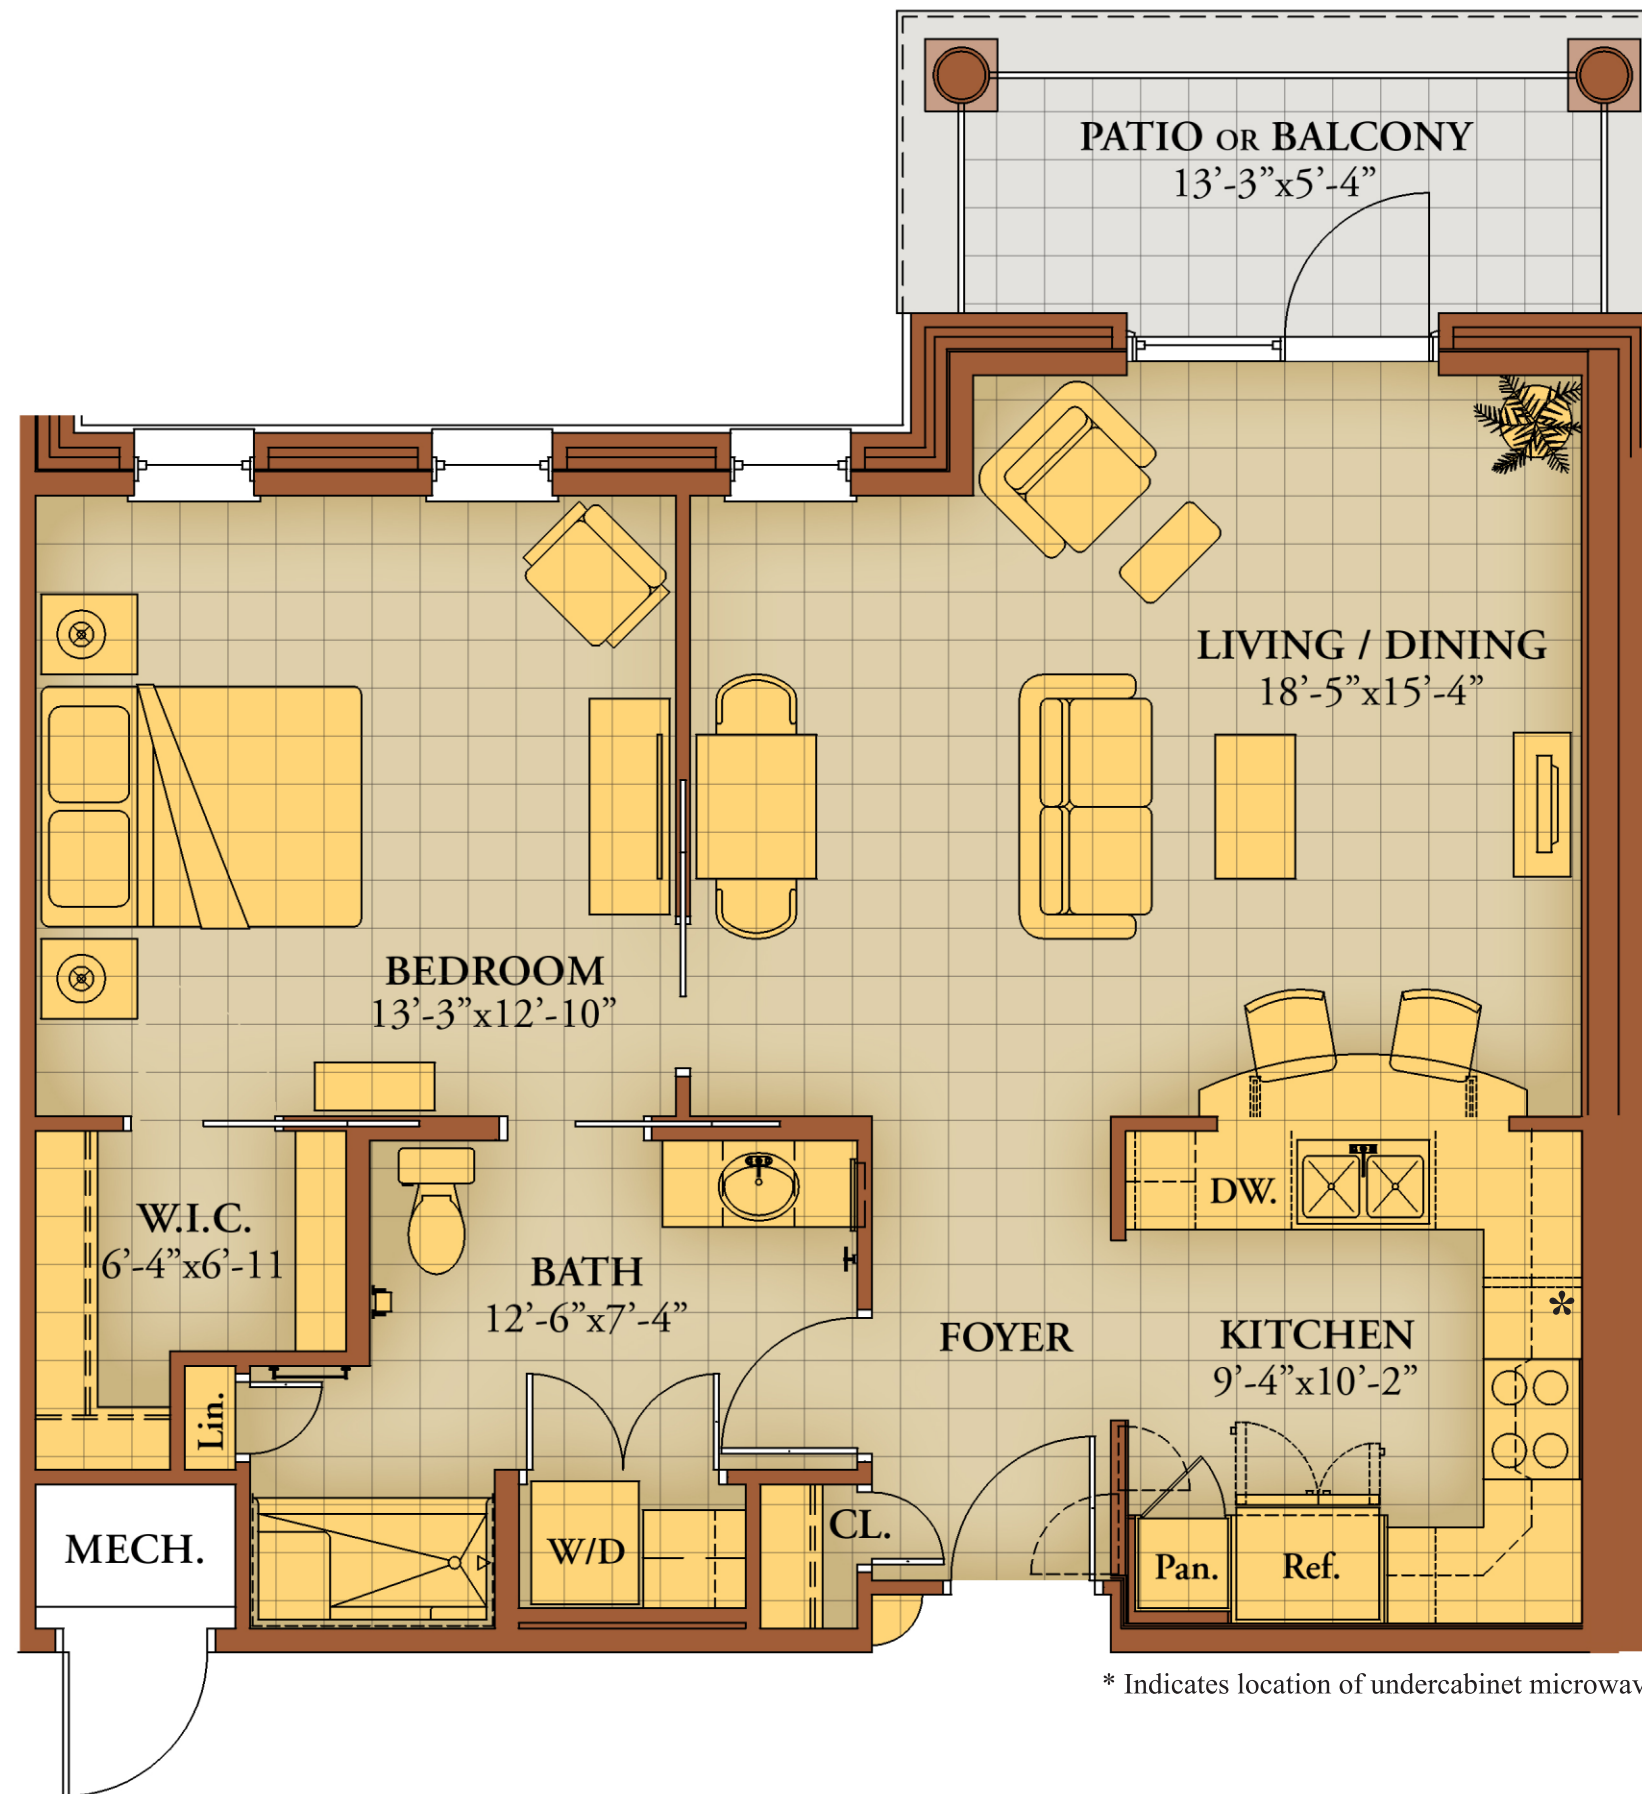

THE CAMEO

ONE BEDROOM • ONE BATH

786 SF APARTMENT

THE VILLAGE AT
ORCHARD RIDGE
A National Lutheran Community

EQUAL HOUSING
OPPORTUNITY

Subject to change based on final
engineering & design requirements.