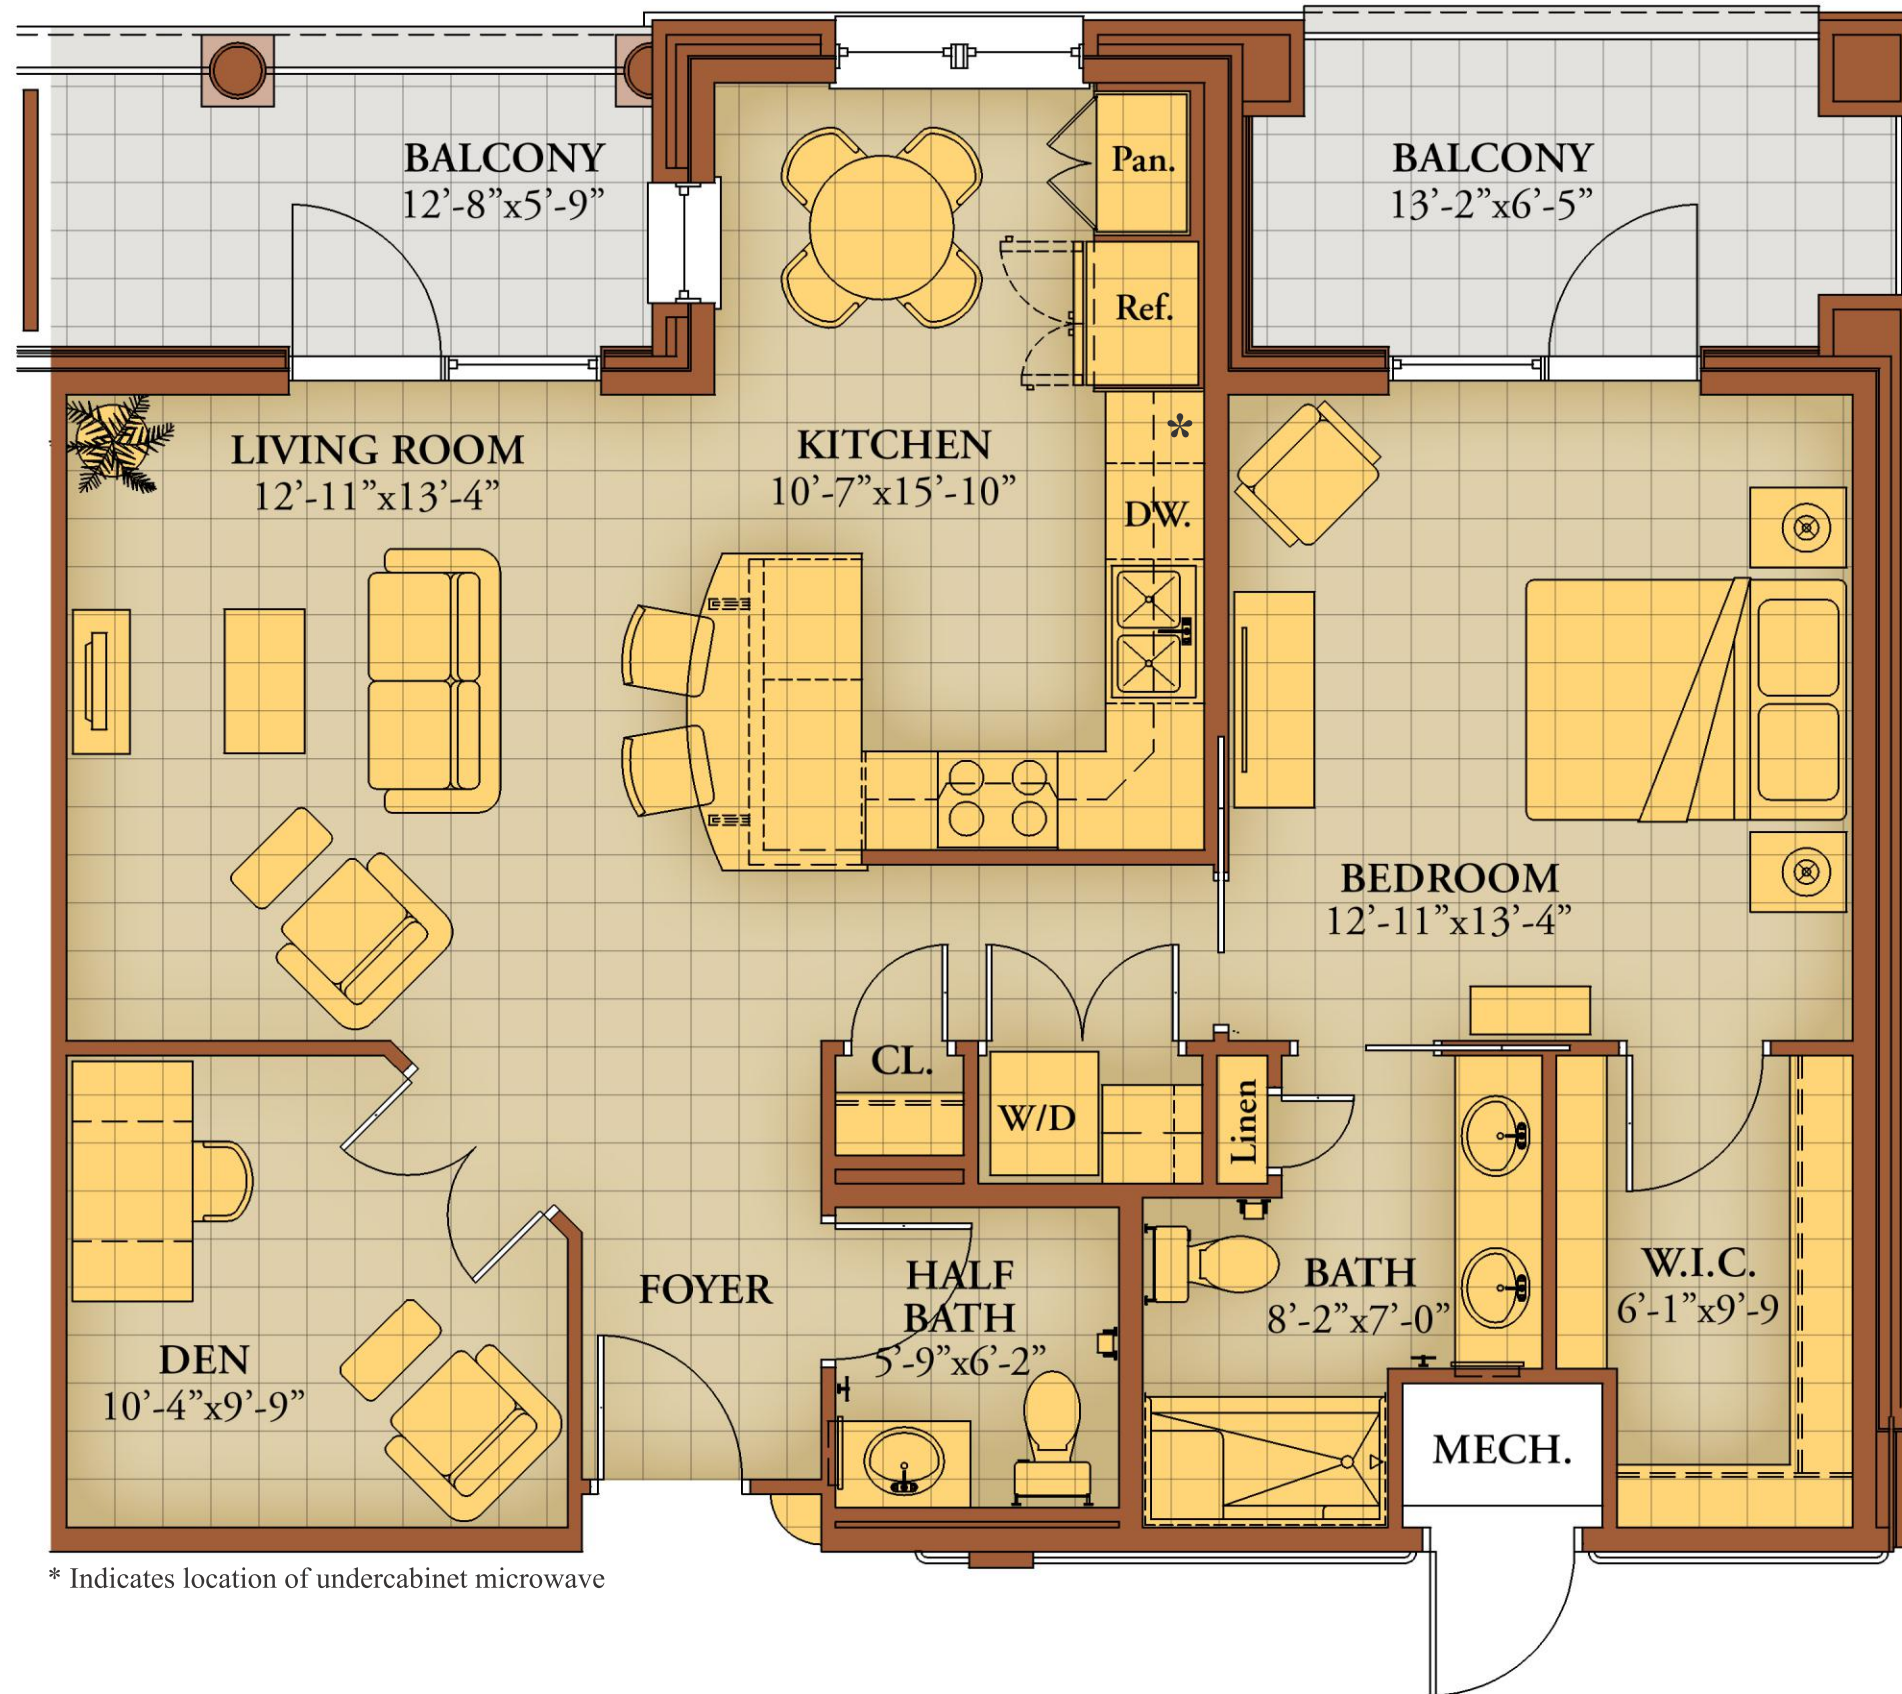

THE GENEVA

ONE BEDROOM • ONE AND A HALF BATH

DEN

938 SF APARTMENT

THE VILLAGE AT
ORCHARD RIDGE
A National Lutheran Community

EQUAL HOUSING
OPPORTUNITY

Subject to change based on final
engineering & design requirements.